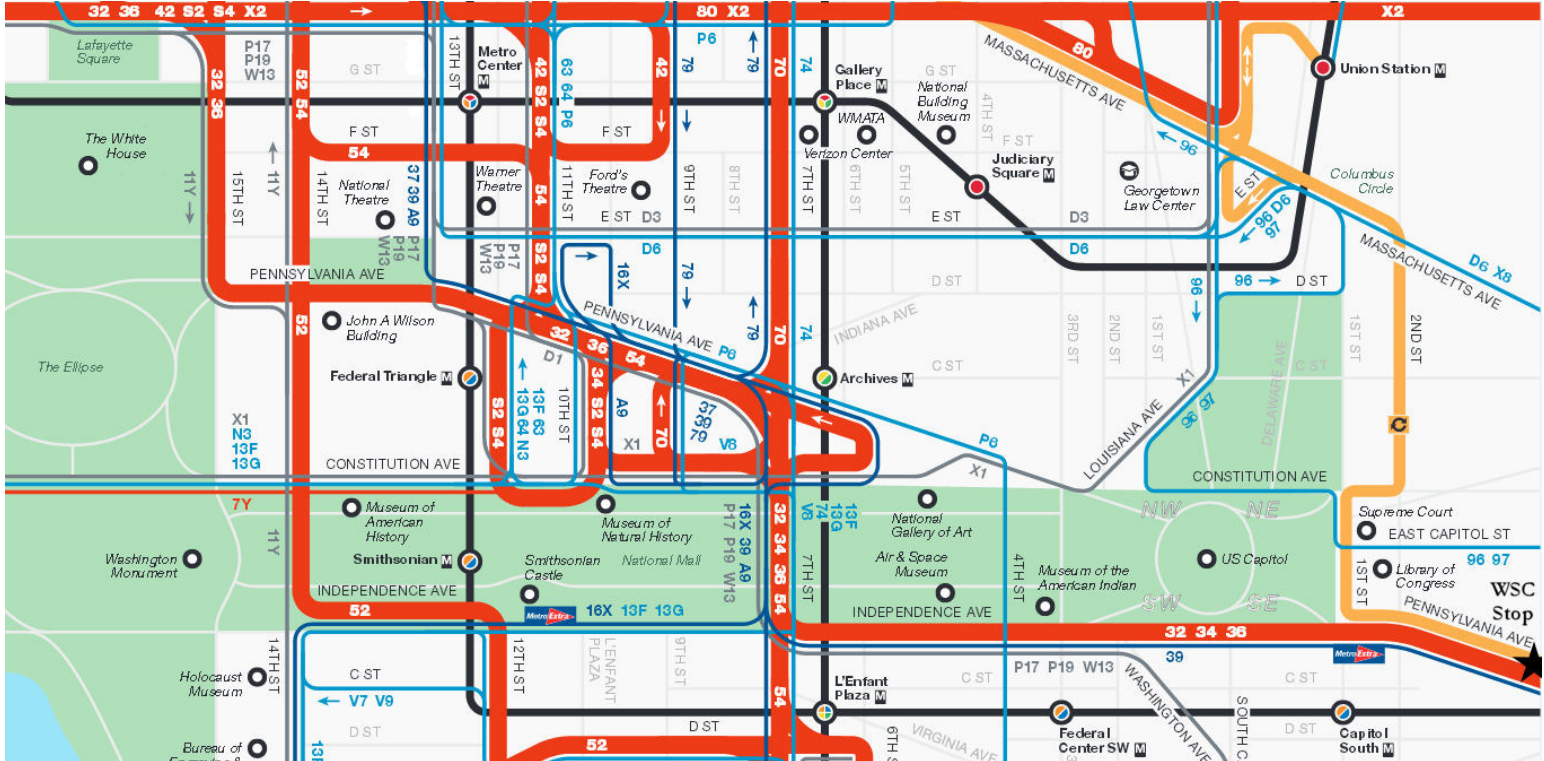

The Washington Seminar Center

On Capitol Hill

A ministry of Capitol Hill Presbyterian Church

TRAVELING BY METRO

Updated January 11, 2014

WHERE TO WAIT FOR THE 30s & CIRCULATOR BUSES NEAR THE WSC

1. Turn right on 4th Street SE (same direction as the cars)
2. Turn right on Pennsylvania Avenue SE; do not cross any street
3. The Bus stop and shelter for the 30s (32, 34 and 36) and circulator to Union Station is in front of the
4. Check the bus destination before you board. The route number and destination are displayed above the windshield and on the boarding side of the bus.

GETTING TO THE CLOSEST METRO STATIONS FROM THE WSC

Capitol South

(blue & orange lines)

1. Turn right on 4th Street SE (same direction as the cars)
 2. Cross Pennsylvania Ave. SE
 3. Turn right on C Street SE
 4. Walk 3 blocks on C Street SE
 5. Turn left on 1st Street SE
 6. Entrance is on your left
- Total walk is about ¼ mile

(blue & orange lines)

1. Turn right on 4th Street SE
2. Turn left on Pennsylvania Avenue SE
3. Cross to the other side/south side of Pennsylvania Ave. SE
4. Walk 4 blocks along Pennsylvania Avenue SE
5. Entrance is on your right on Pennsylvania Avenue SE near the CVS